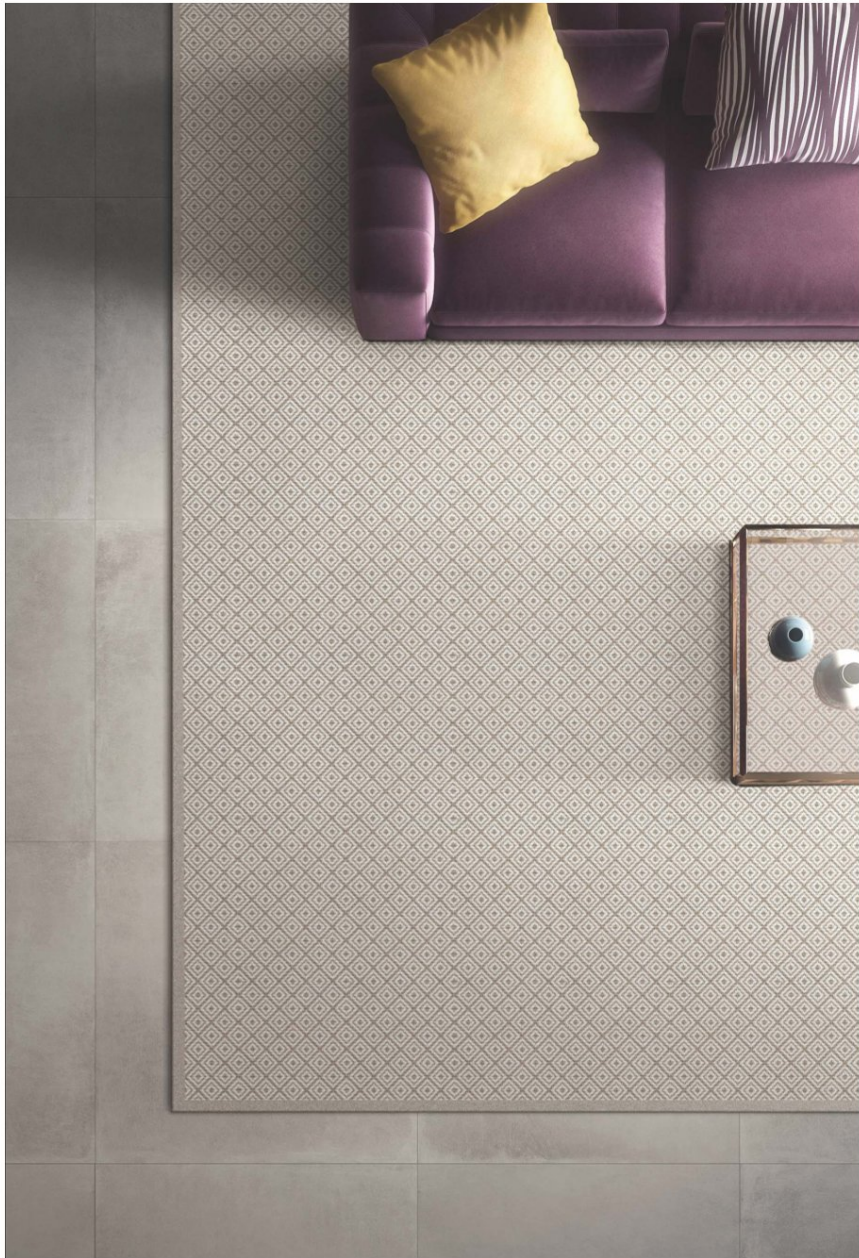

D683A/04D1D